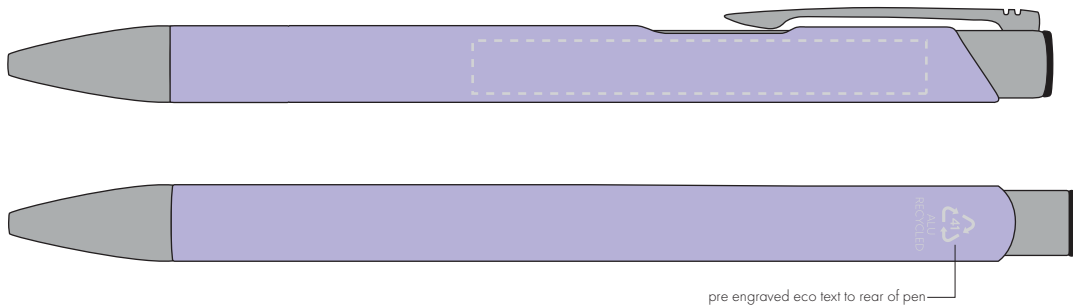

Your Ref:
Our Ref:

Quantity:
Version: 1

Product Code: TPC982001
Product Colour: PASTEL PURPLE

PRINTING CONCERNS:

We stock this item in the following colours

PANTONE REFERENCE(S)

- Colour 1
- Colour 2
- Colour 3
- Colour 4

ARTWORK SCALE 100%

ARTWORK SCALE 100%
Side Print Area:
60mm x 7mm

Product Image for visualisation
- colours may vary

The dashed line is to demonstrate print area and will not appear on your printed item

PLEASE NOTE: